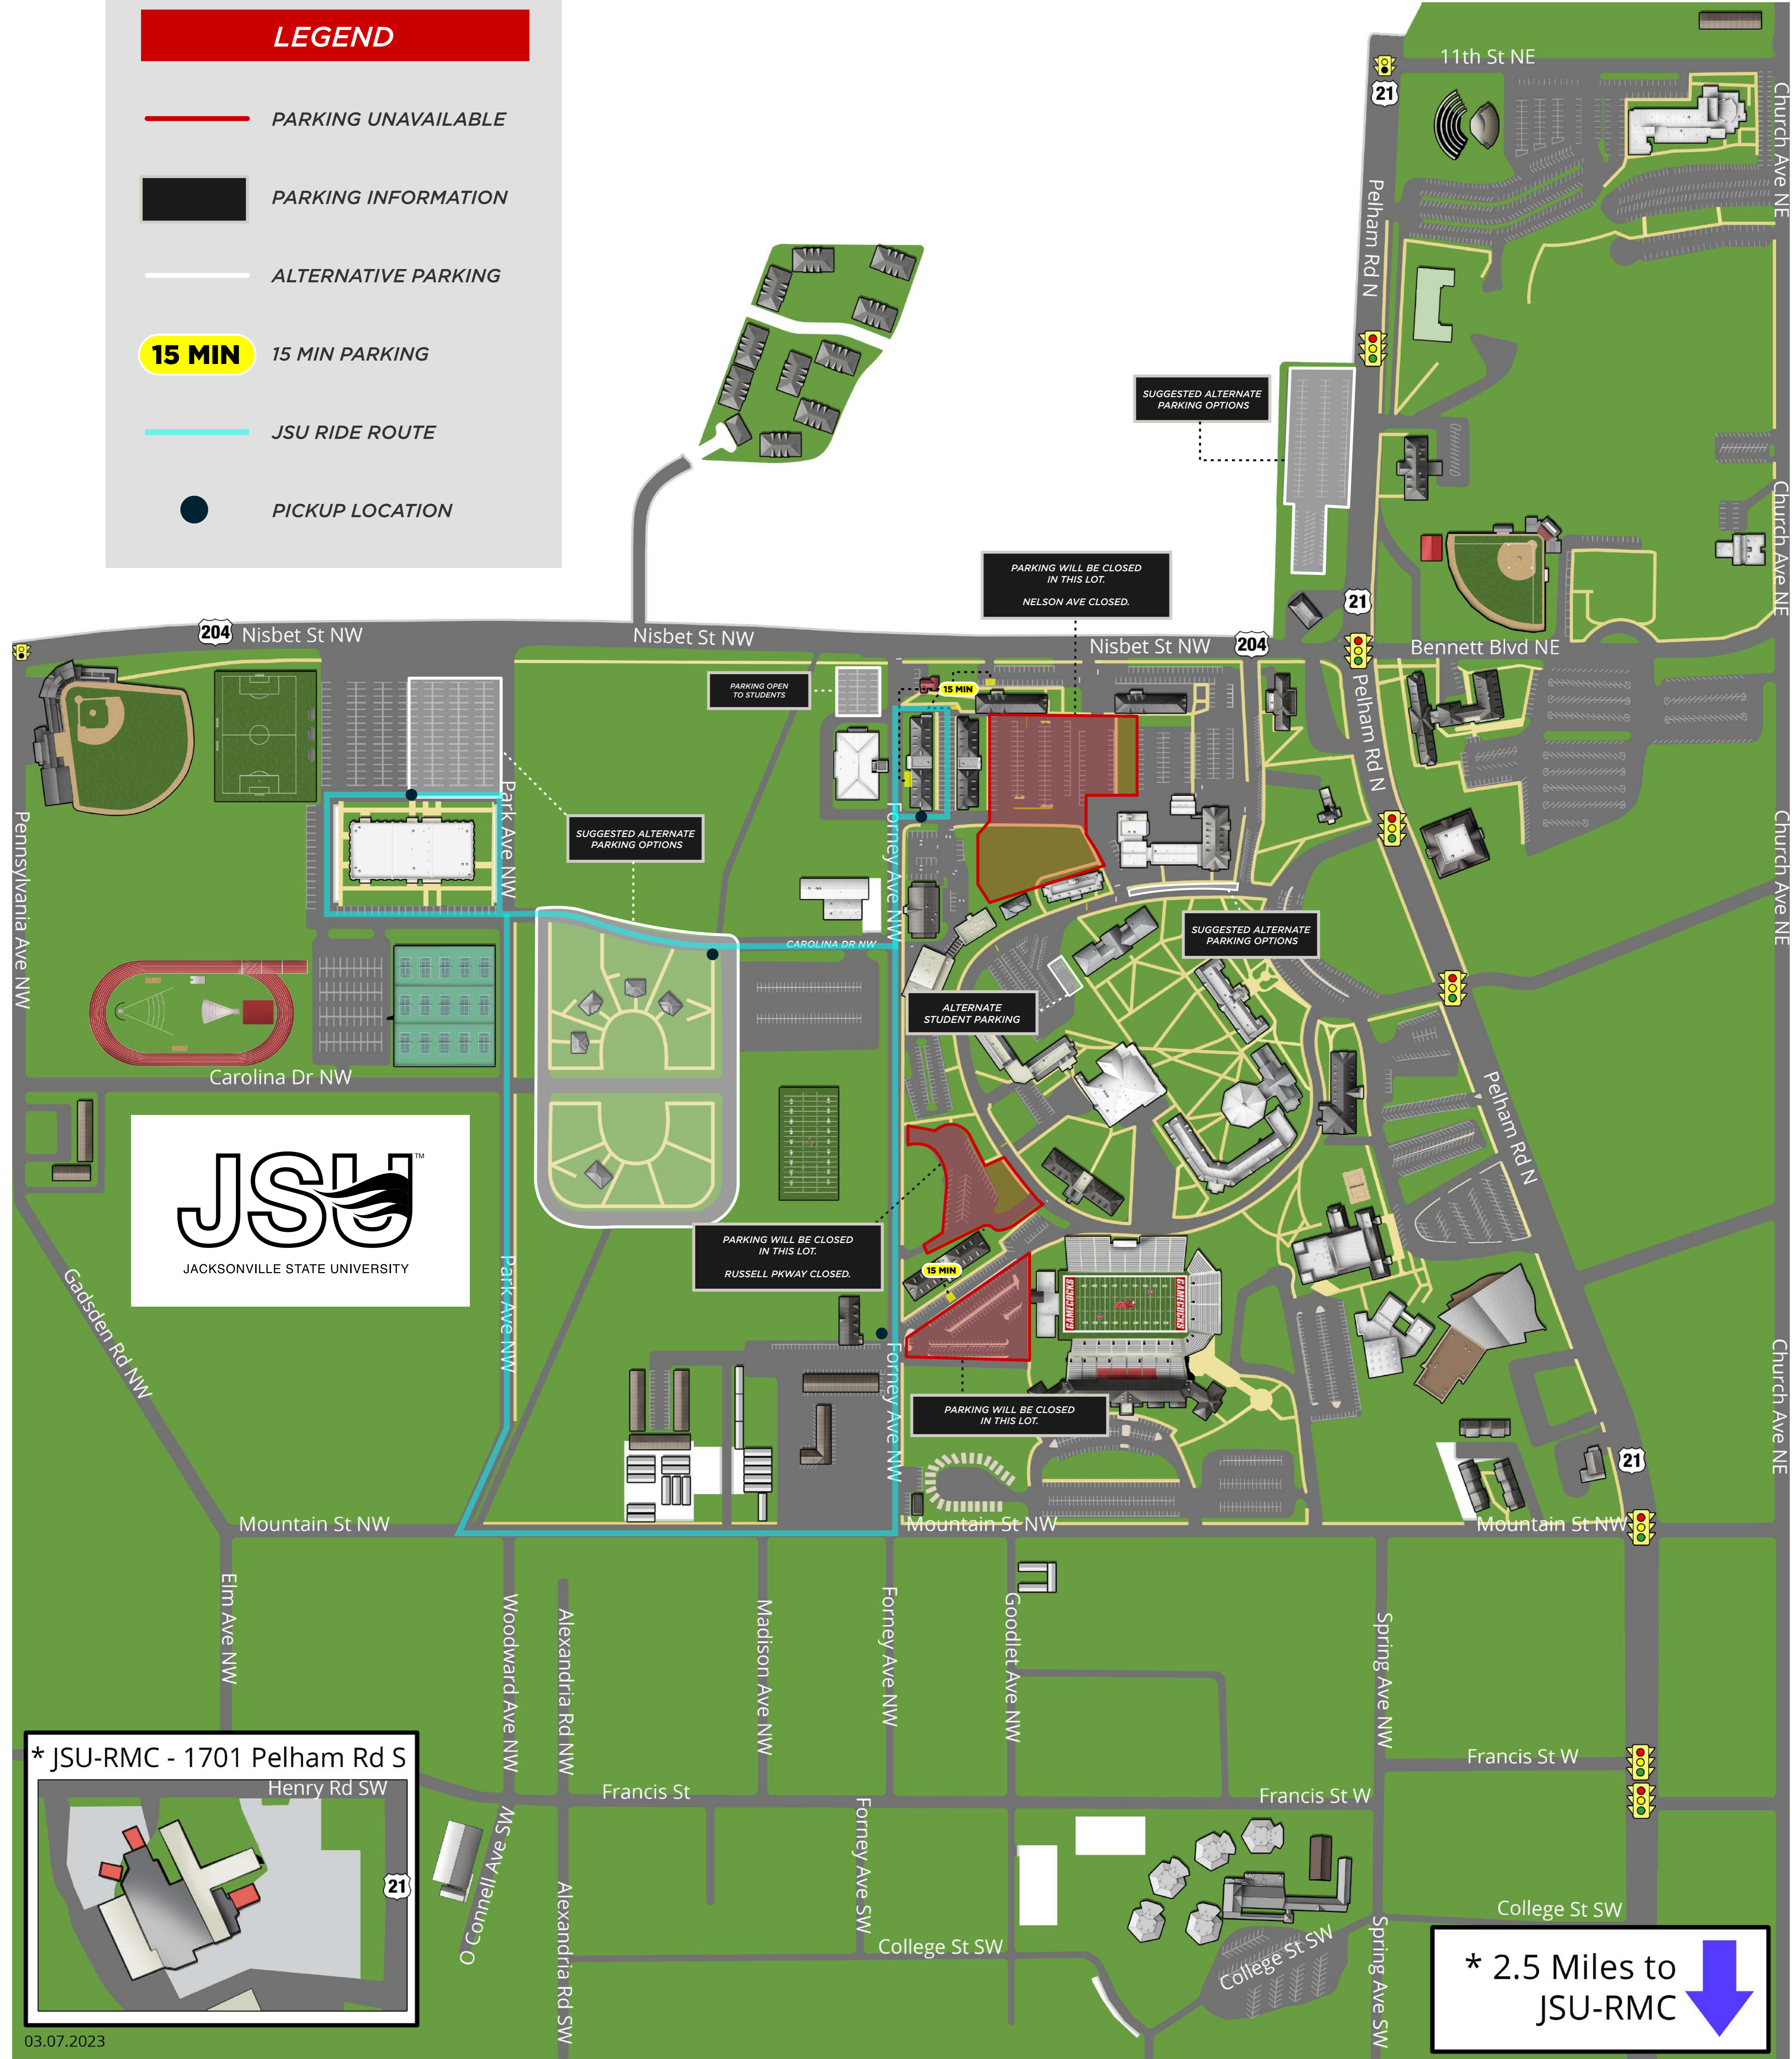

UPCOMING CONSTRUCTION & PARKING INFORMATION

LEGEND

- PARKING UNAVAILABLE
- PARKING INFORMATION
- ALTERNATIVE PARKING
- 15 MIN 15 MIN PARKING
- JSU RIDE ROUTE
- PICKUP LOCATION

* JSU-RMC - 1701 Pelham Rd S
Henry Rd SW

* 2.5 Miles to JSU-RMC