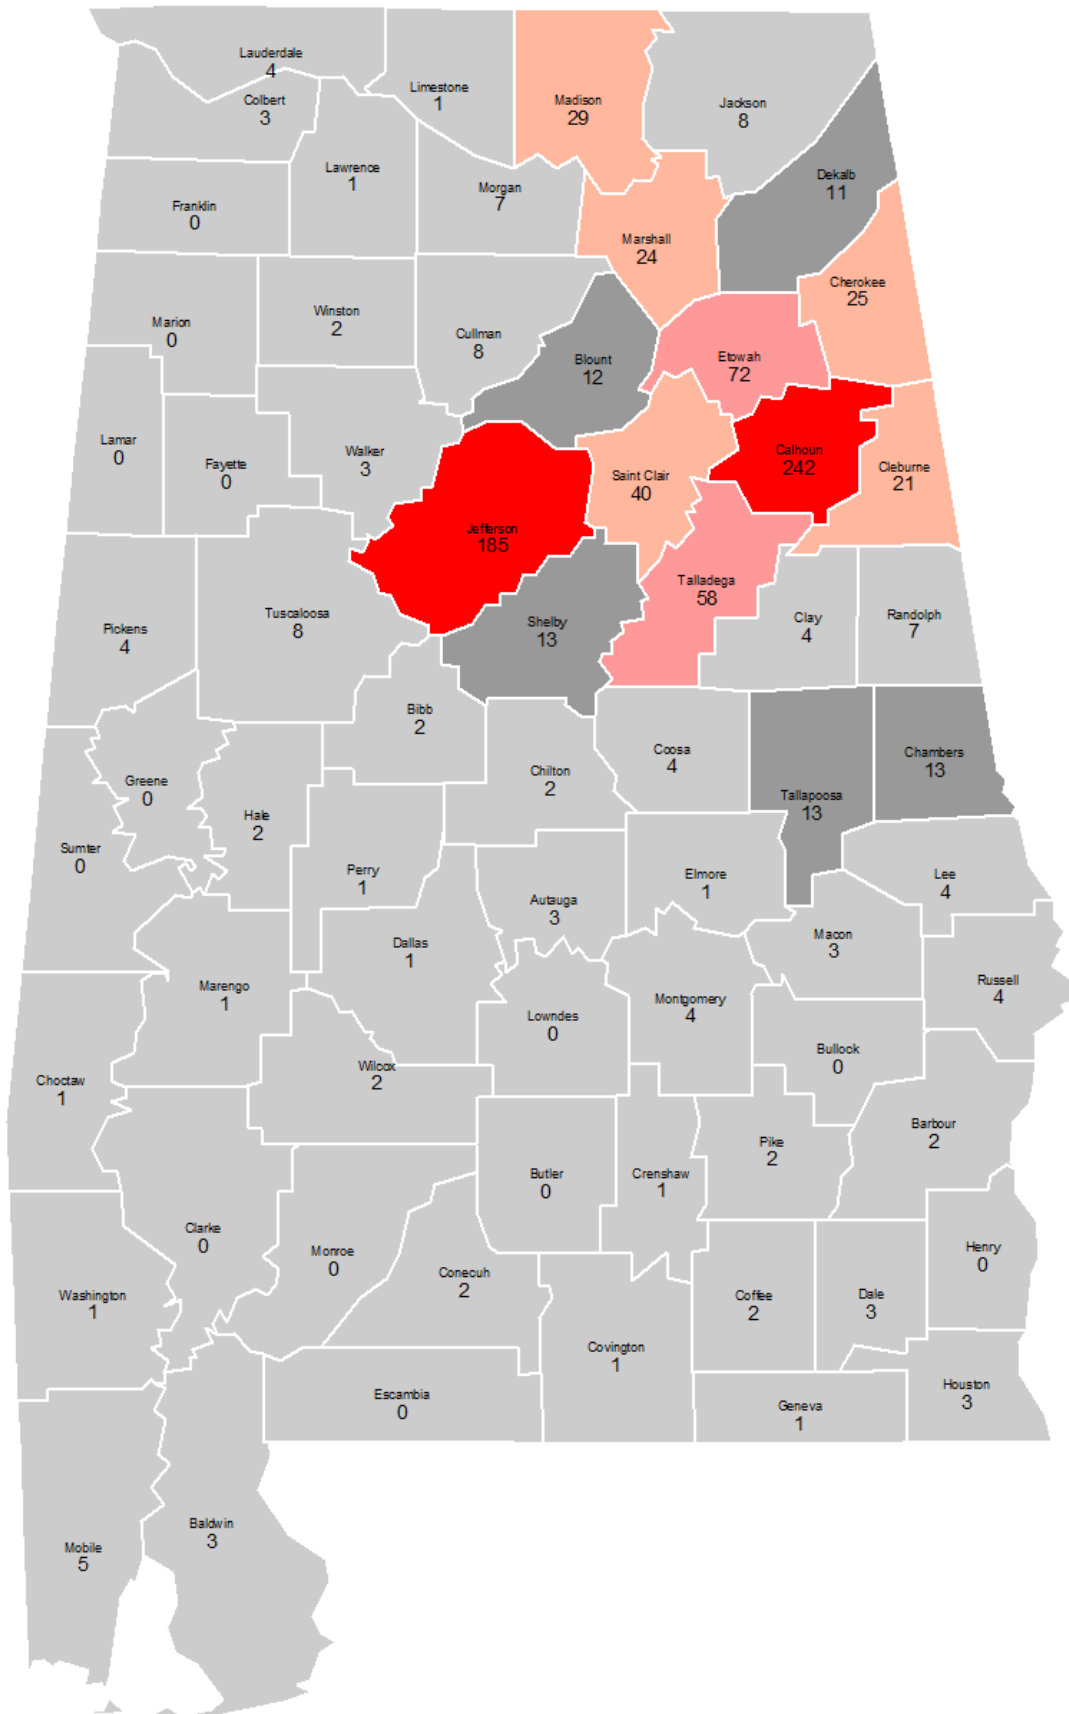

# Fall 2009 Alabama High Schools of First-Time Freshman by County

## Legend